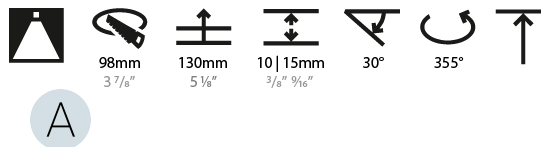

GENERAL

Series: Bioniq
Subseries: Bioniq Square Pinhole
Brand: Prolight
Division: Architectural
Mounting Type: Recessed
Mounting Location: Ceiling
Subcategory: Downlight

PHYSICAL

Shape: Square
Length (mm): 107
Length (in): 4 3/16
Width (mm): 107
Width (in): 4 3/16
Depth (mm): 112
Depth (in): 4 7/16
Ceiling Thickness (mm): 10 / 12.5 / 15
Ceiling Thickness (in): 3/8 or 1/2 or 9/16
Min. Recessing Depth (mm): 130
Min. Recessing Depth (in): 5 1/8
Light Distribution: Adjustable / Downlight
Weight (kg): 0.463
Weight (lbs): 1.02
Fixture Finish: SSR / BKV / CWI / CRY / HAB / LAG / UFT / ITA / RUA / RUR / MIC / FTG / MYG / TWT / LOD / PUS / FRO / FUP / KIA / POP / BLS / SPG / MEY / GOH / GUM / CHC / COM / ABZ / JAG / OBR / MOS / ROR
Fixture Material: Aluminum Die Cast
Cut-out Measurements: 98mm / 3 7/8"

ELECTRICAL

Lamp Type: LED (Zhaga Standard)
Total Output Wattage (W): 15
Dimming: Dali Dimming
Driver Included: No
Driver Location: Recessed Housing
Driver Type: Constant Current - 120Vac
Housing: See components
Input Voltage (V): 120
Constant Current (MA): 350

LED

Number of LEDs: 1
Color Temperature (°K): Warm Dim
Max. Delivered Lumen (lm): 760
Nominal Lumen (lm): 1140
CRI: >90 CRI
Lamp Life (hrs): 50000

OPTICAL

Reflector°: 20 / 40 / 60
Adjustability: Rotational 355°; Tilt 30°

RATINGS AND CERTIFICATIONS

Certified By: Certified for North American Standards
IP rating: IP20