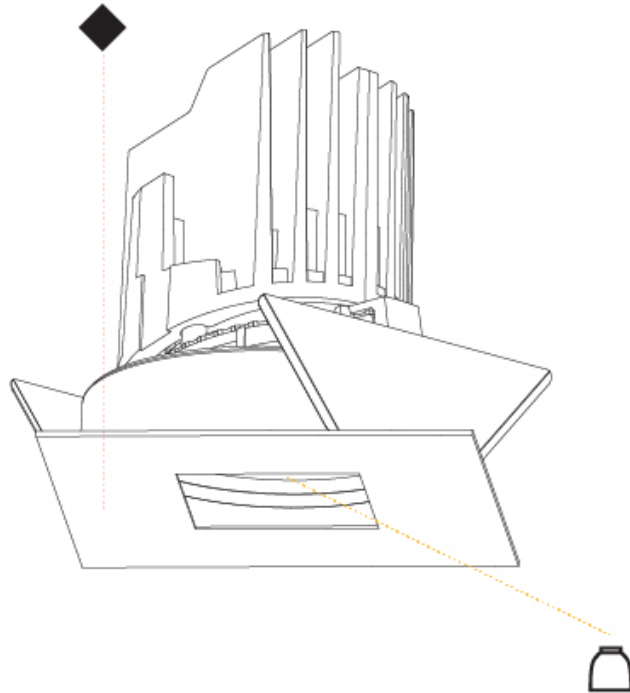

BIONIQ SQUARE PINHOLE RECESSED

A35554-

PROJECT	_____
TYPE	_____
SPECIFIER	_____
QUANTITY	_____
DATE	_____