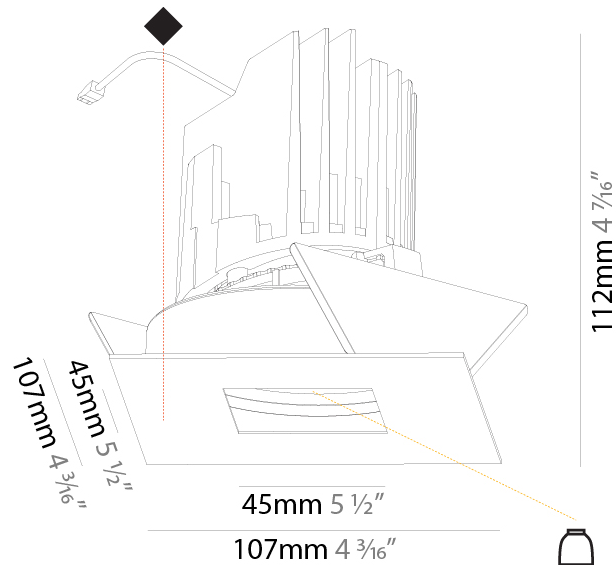

GENERAL

Series: Bioniq
Subseries: Bioniq Square Pinhole
Brand: Prolight
Division: Architectural
Mounting Type: Recessed
Mounting Location: Ceiling
Subcategory: Downlight

PHYSICAL

Shape: Square
Length (mm): 107
Length (in): 4 3/16
Width (mm): 107
Width (in): 4 3/16
Depth (mm): 112
Depth (in): 4 7/16
Ceiling Thickness (mm): 10 / 12.5 / 15
Ceiling Thickness (in): 3/8 or 1/2 or 9/16
Min. Recessing Depth (mm): 130
Min. Recessing Depth (in): 5 1/8
Light Distribution: Adjustable / Downlight
Weight (kg): 0.463
Weight (lbs): 1.02
Fixture Finish: SSR / BKV / CWI / CRY / HAB / LAG / UFT / ITA / RUA / RUR / MIC / FTG / MYG / TWT / LOD / PUS / FRO / FUP / KIA / POP / BLS / SPG / MEY / GOH / GUM / CHC / COM / ABZ / JAG / OBR / MOS / ROR
Fixture Material: Aluminum Die Cast
Cut-out Measurements: 98mm / 3 7/8"

ELECTRICAL

Lamp Type: LED (Zhaga Standard)
Total Output Wattage (W): 15
Dimming: Dali Dimming
Driver Included: No
Driver Location: Recessed Housing
Driver Type: Constant Current - 120Vac
Housing: See components
Input Voltage (V): 120
Constant Current (MA): 350

LED

Number of LEDs: 1
Color Temperature (°K): Warm Dim
Max. Delivered Lumen (lm): 760
Nominal Lumen (lm): 1140
CRI: >90 CRI
Lamp Life (hrs): 50000

OPTICAL

Reflector°: 20 / 40 / 60
Adjustability: Rotational 355°; Tilt 30°

RATINGS AND CERTIFICATIONS

Certified By: Certified for North American Standards
IP rating: IP20